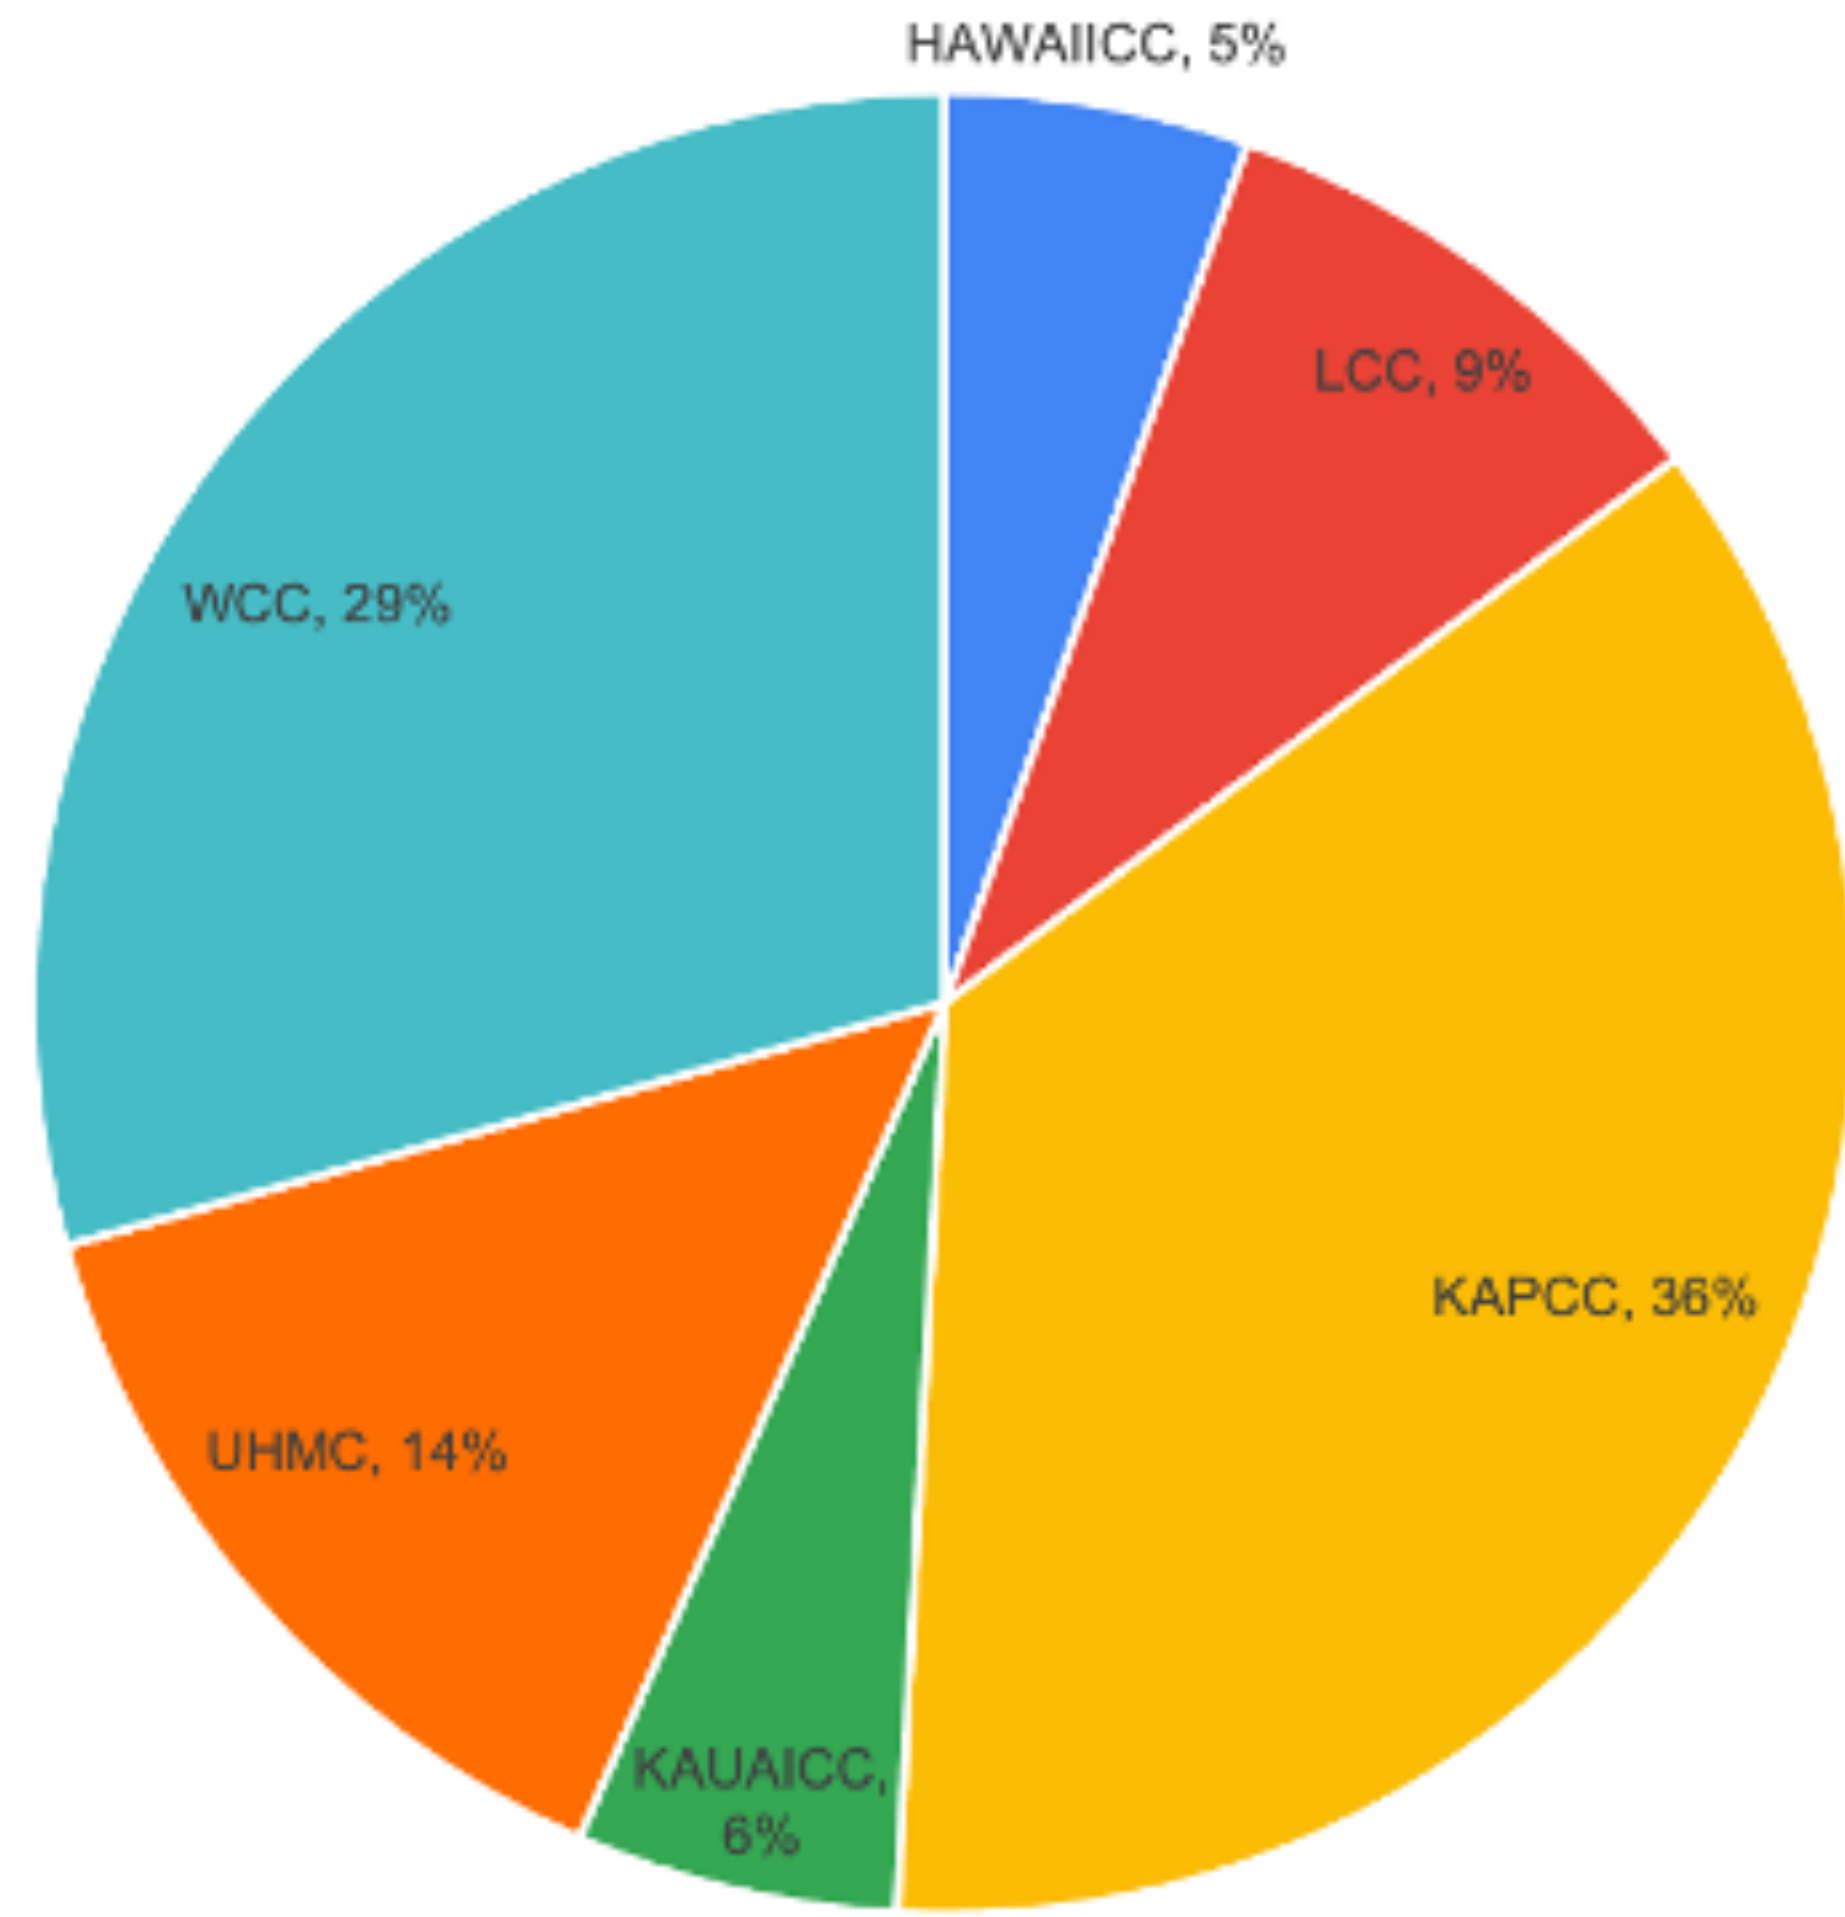

Workforce Resiliency Initiative

July 2021 Update

Participant Outcomes through June 30

Employer-led Digital Literacy Assessments and Upskilling

Digital Literacy + Problem- Solving Skills

Change in Area Knowledge

Attendance By Campus

■ HAWAIIICC ■ LCC ■ KAPCC ■ KAUAIICC ■ UHMC ■ WCC

Recommendations

Case Study

	Time	Module	Proctor	# Correct	Score ⓘ	Badge	Certificate
	5/9/21 11:03 AM	 NEW	no	32 / 38	88.4% ✓	yes	
	5/9/21 10:55 AM	 NEW	no	28 / 38	76.3% ✗	n/a	
	5/8/21 11:42 AM	 NEW	no	29 / 38	77.1% ✗	n/a	