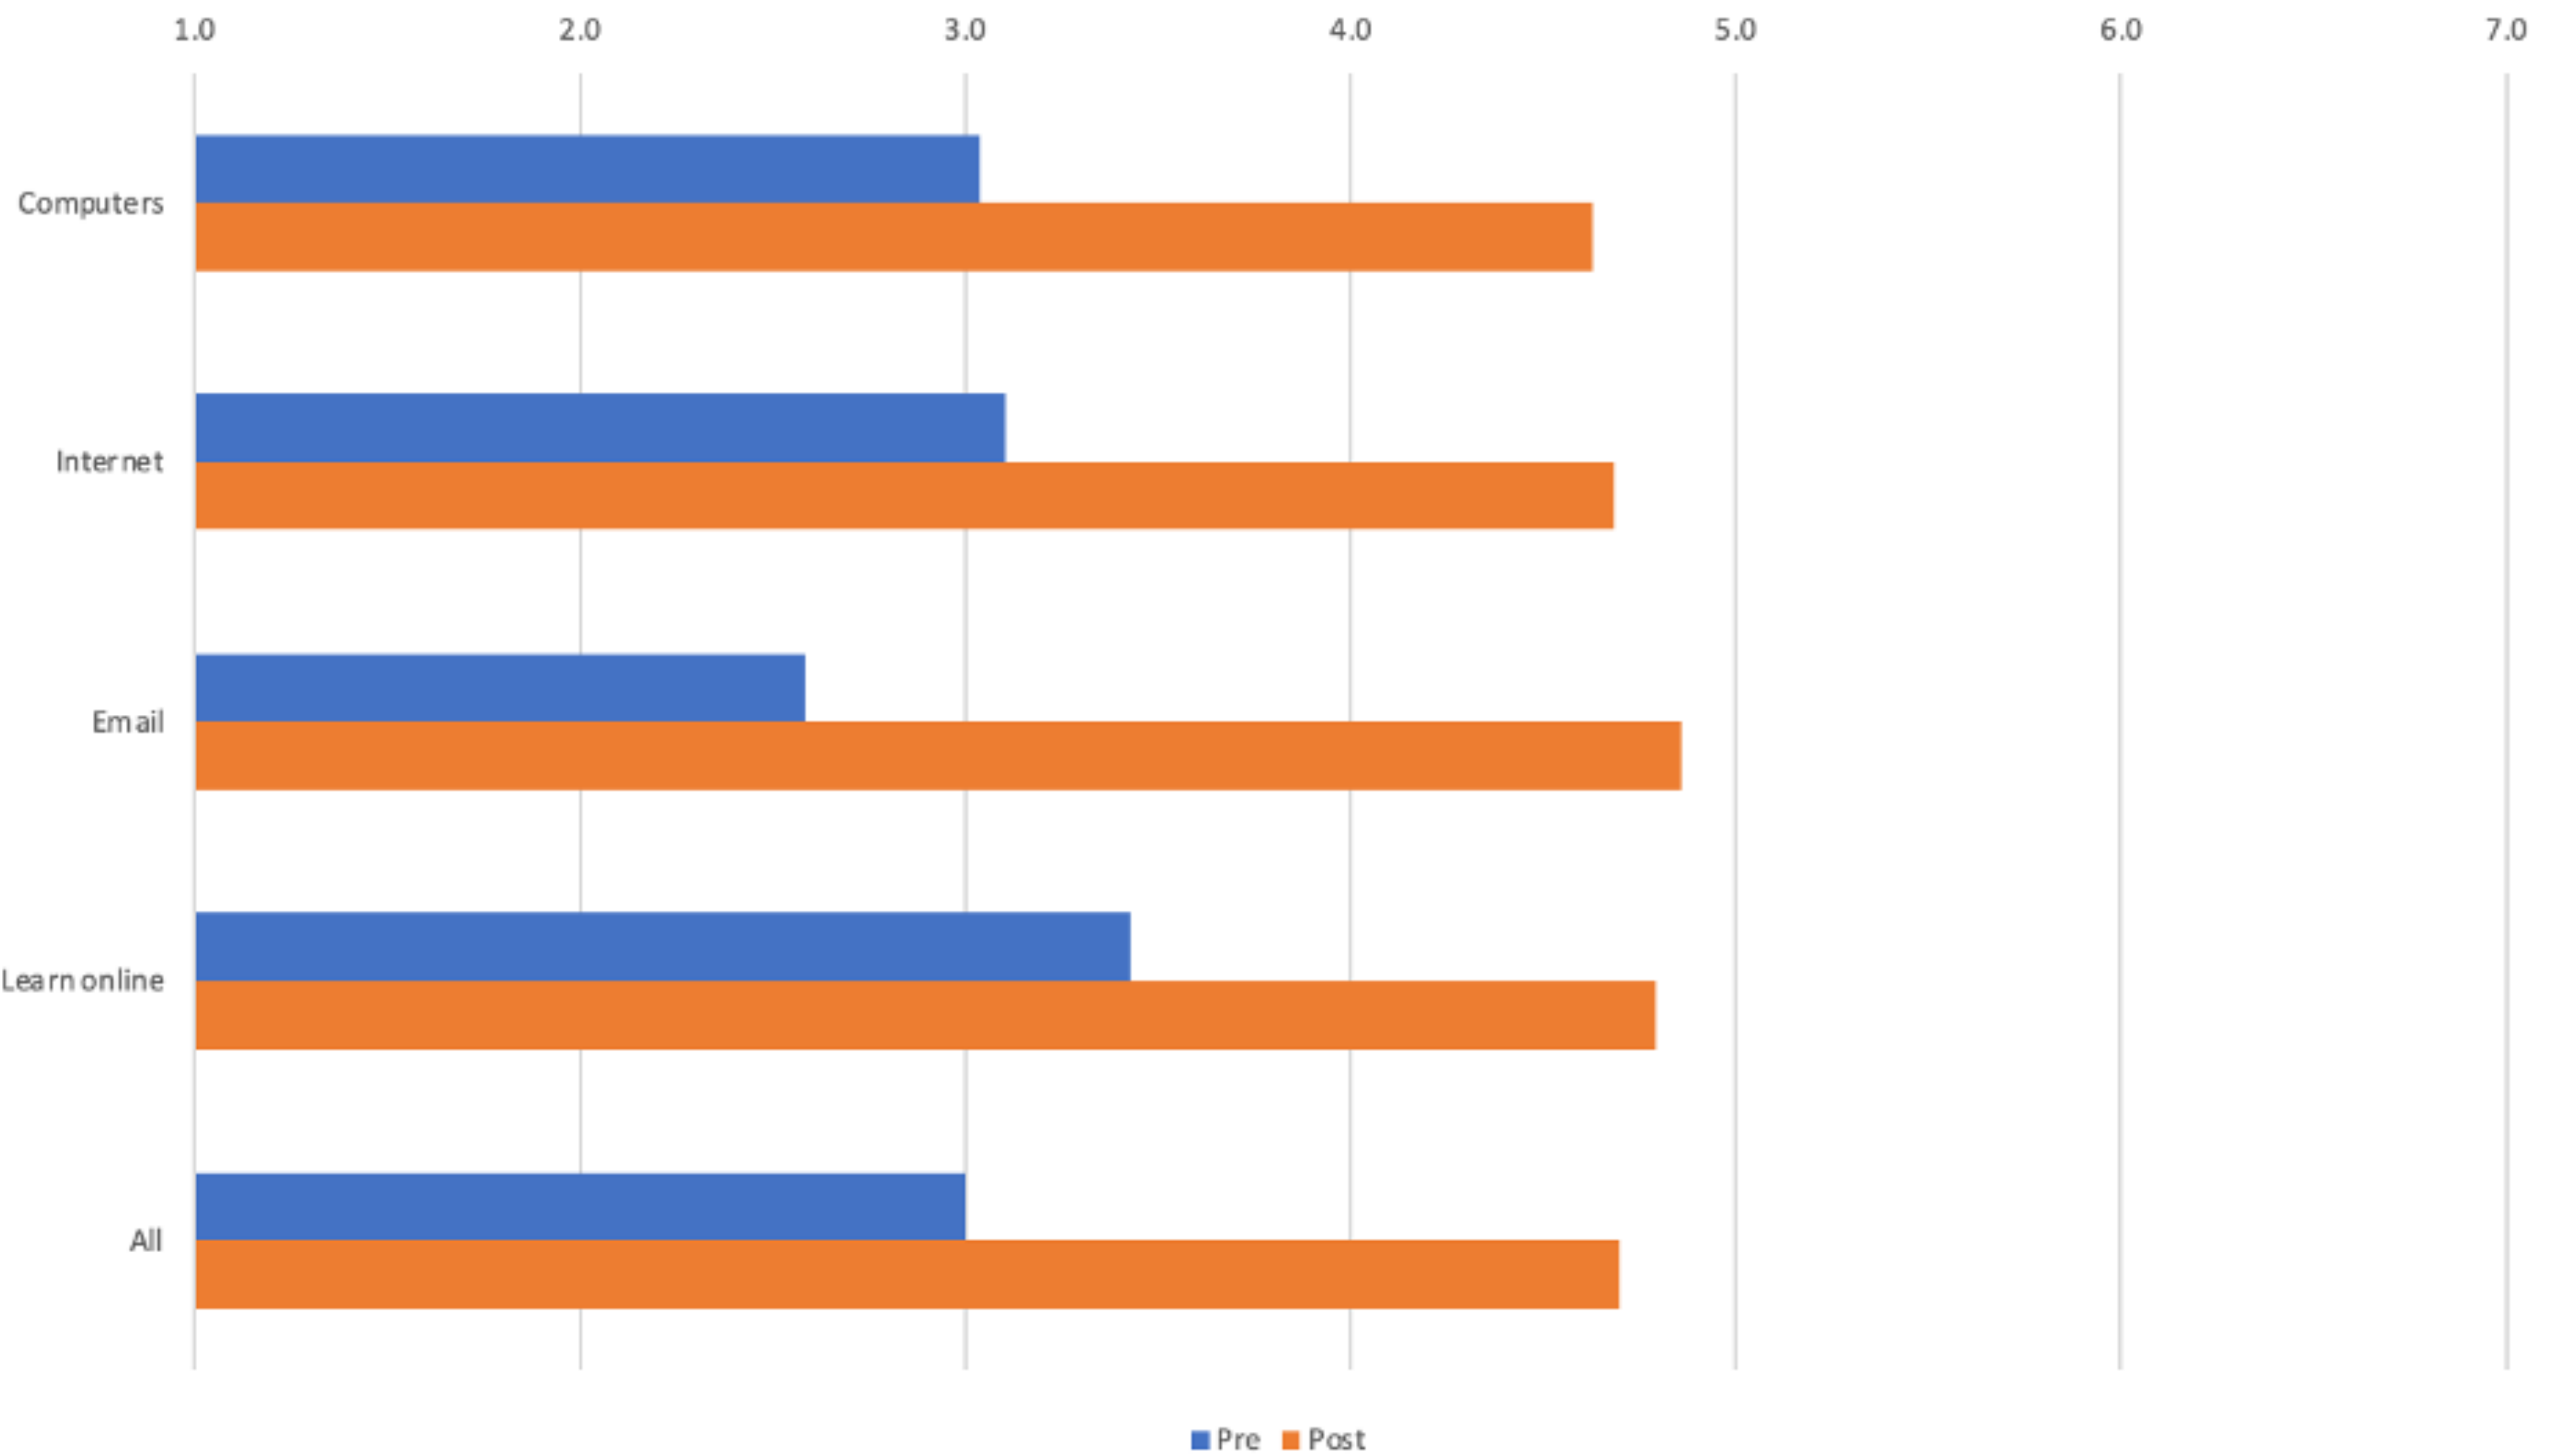

Workforce Resiliency Initiative

July 2021 Update

Participant Outcomes through June 30

Employer-led Digital Literacy Assessments and Upskilling

Digital Literacy + Problem- Solving Skills

Change in Area Knowledge